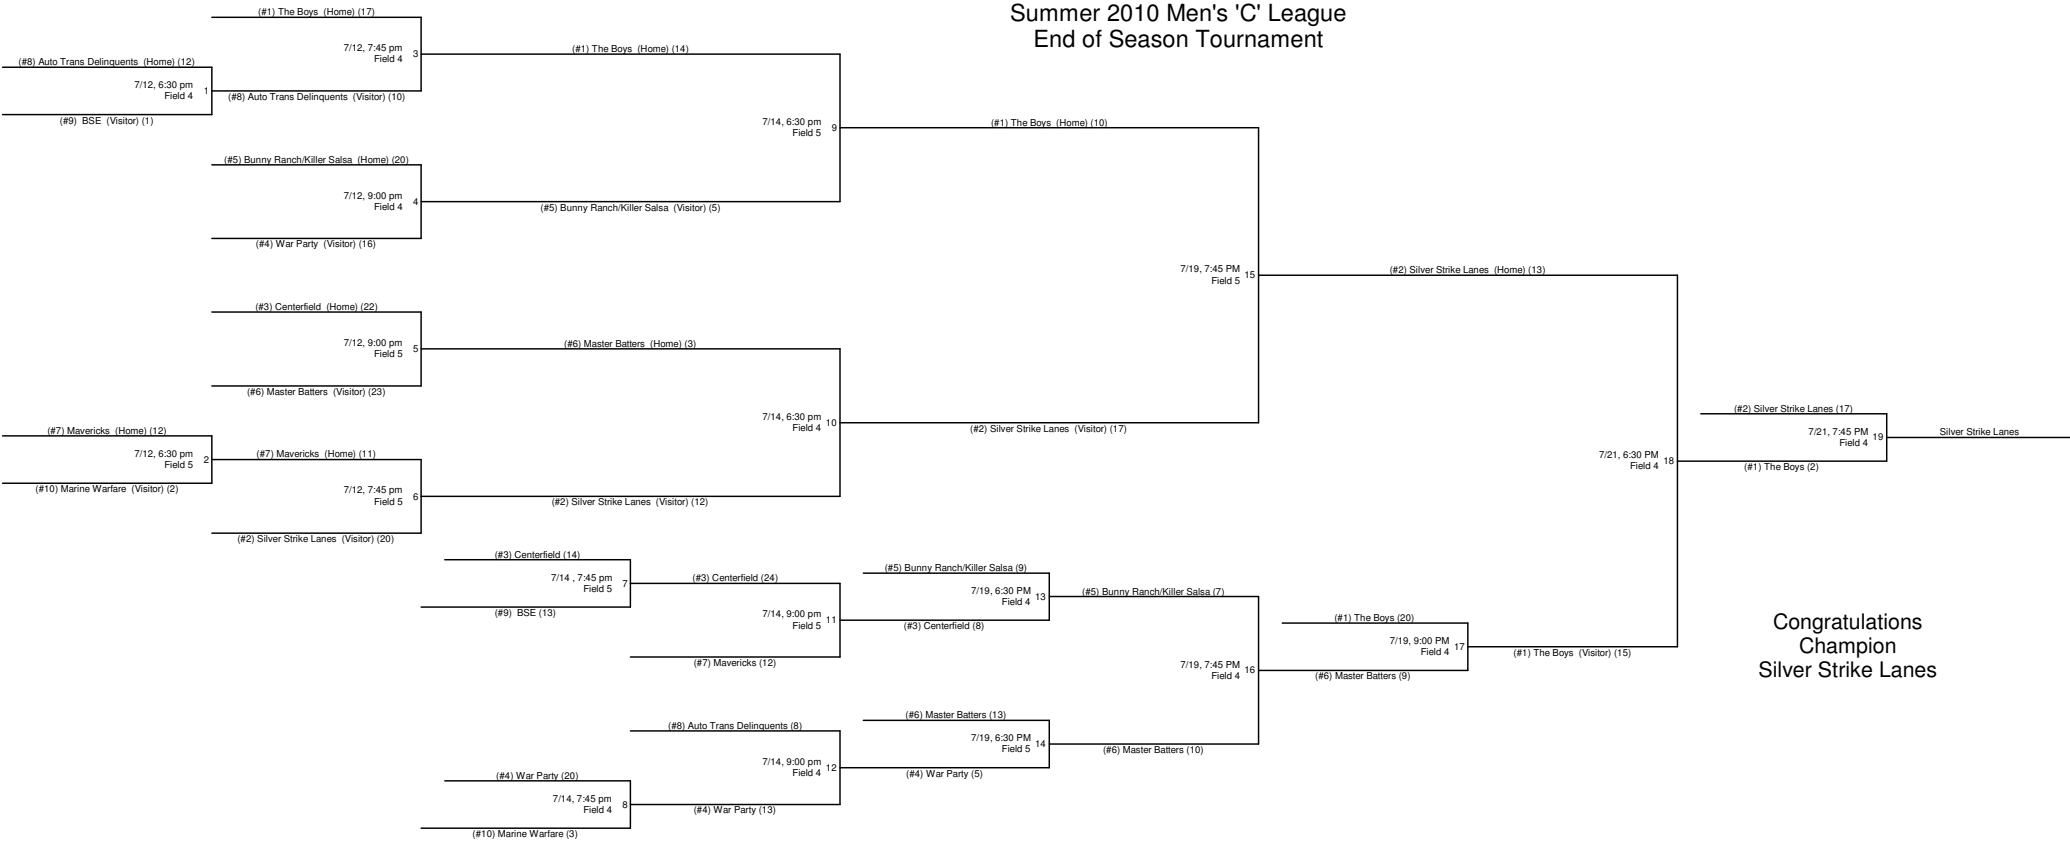

Douglas County Parks & Recreation Summer 2010 Men's 'C' League End of Season Tournament

**Congratulations
Champion
Silver Strike Lanes**

Higher seed is home team
In Winners bracket
Coin Flip in Losers bracket