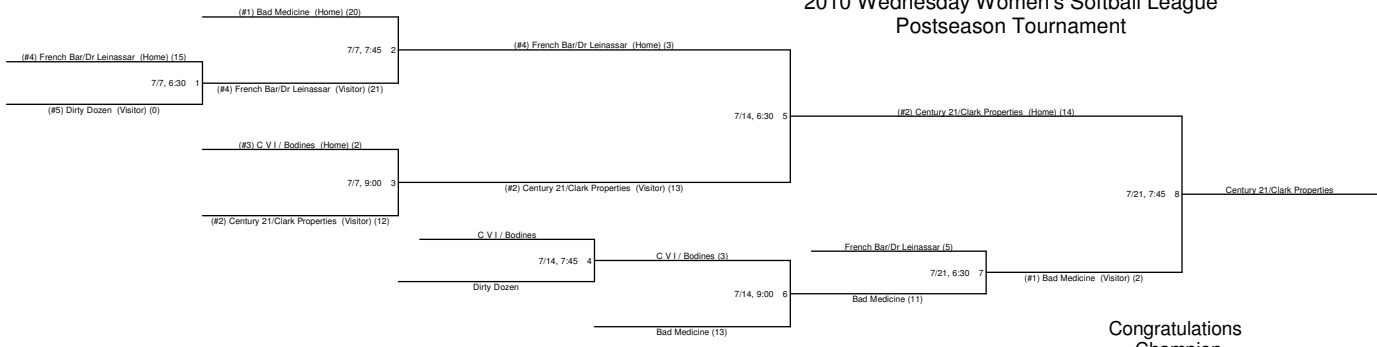

Douglas County Parks & Recreation  
 2010 Wednesday Women's Softball League  
 Postseason Tournament

Congratulations  
 Champion  
 Century 21/Clark Properties